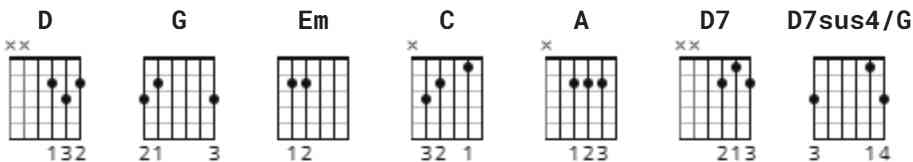

Please Dont Stop Loving Me Chords by Elvis Presley

Difficulty: intermediate

Tuning: E A D G B E

Capo: 1st fret

Key: Ab

CHORDS

Please Don't Stop Loving Me - Elvis Presley

Tabbed by Del Bradley

Capo: 1st fret

Play: G

Key: Ab

D7sus4/G 3-x-0-2-1-3

[Intro]

| D | % | G | % |

[Verse]

G
Em
 Please don't stop, loving me
C
D
 You were born, just to be
D
G
 In my arms, in my arms

C

That's all I know

A **D**

I love you so, I won't let go

[Verse]

G **Em**

Please don't stop, loving me

C **D**

Darling you'll, always be

D **D**

Mine alone (break)

[Coda]

[**D7**] | **G** | **G D7sus4/G** | **G**

Mine a-a-lone